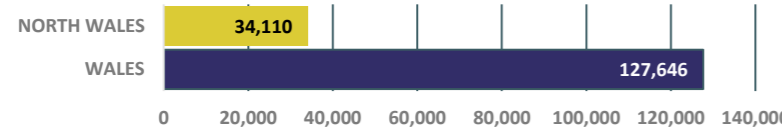

Population Density

112
The Welsh average is **150**

[Source: Welsh Government](#)

Dwellings

22.6%
of Wales

[Source: Welsh Government](#)

Non-domestic Properties

26.7%
of Wales