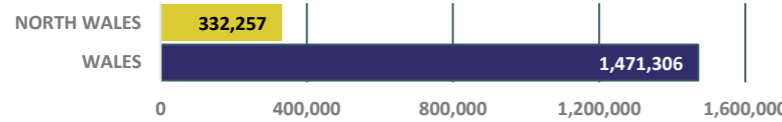

Knowing about North Wales today helps the Authority plan to make positive changes for the future.

Population

22.0%
of Wales

[Source: Welsh Government](#)

Area Km²

29.7%
of Wales

[Source: Welsh Government](#)

Population Density

112
The Welsh average is **150**

[Source: Welsh Government](#)

Dwellings

22.6%
of Wales

[Source: Welsh Government](#)

Non-domestic Properties

26.7%
of Wales