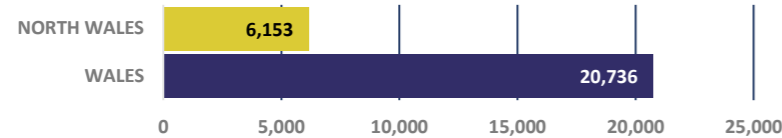

Knowing about North Wales today helps the Authority plan to make positive changes for the future.

Population

22.0%
of Wales

[Source: Welsh Government](#)

Area Km²

29.7%
of Wales

[Source: Welsh Government](#)

Population Density

112
The Welsh average is **150**

[Source: Welsh Government](#)

Dwellings

22.6%
of Wales

[Source: Welsh Government](#)

Non-domestic Properties

26.7%
of Wales